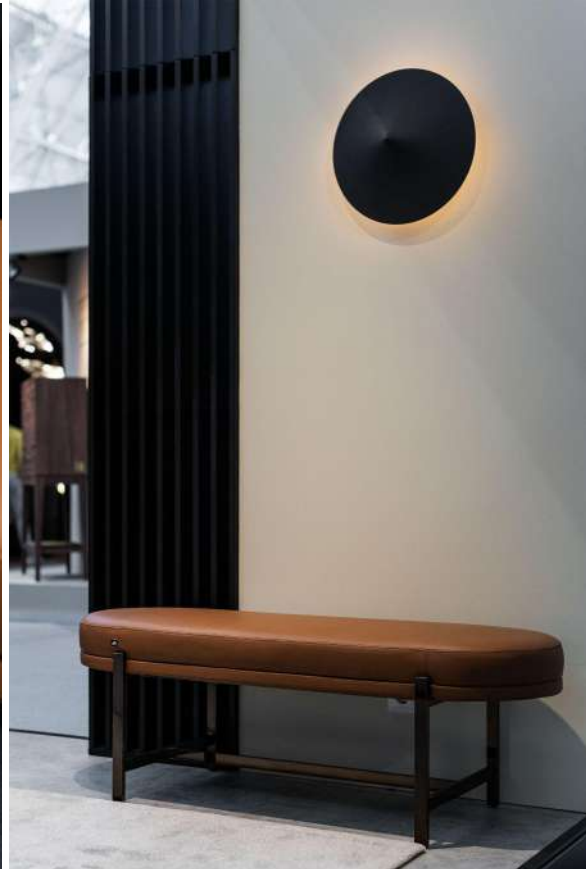

Colbert Bench was the perfect stop for everyone that wanted to test Domkapa’s quality. Combining **functionality** and style, it is a discreet and elegant bench for your interior design projects.